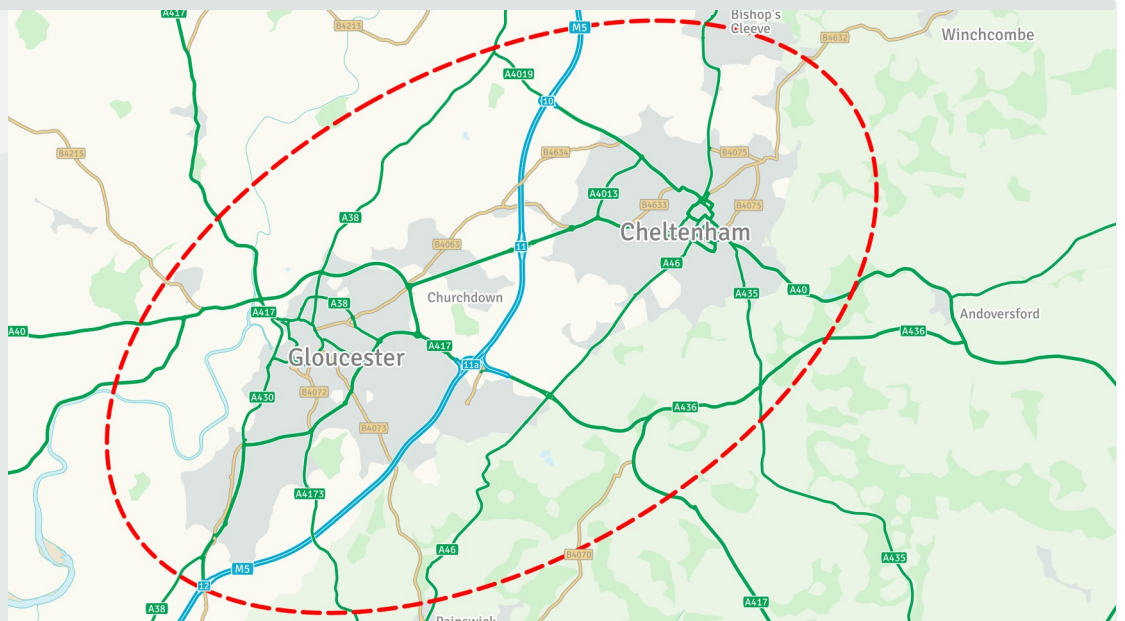

Automotive & Roadside Requirement Car Showroom/Sales Site

REQUIREMENTS

Freehold/Leasehold

Site for 70-200 cars

Existing showroom/workshop with
large yard/existing yard space

PLC covenant

CONTACT

Mark Frostick