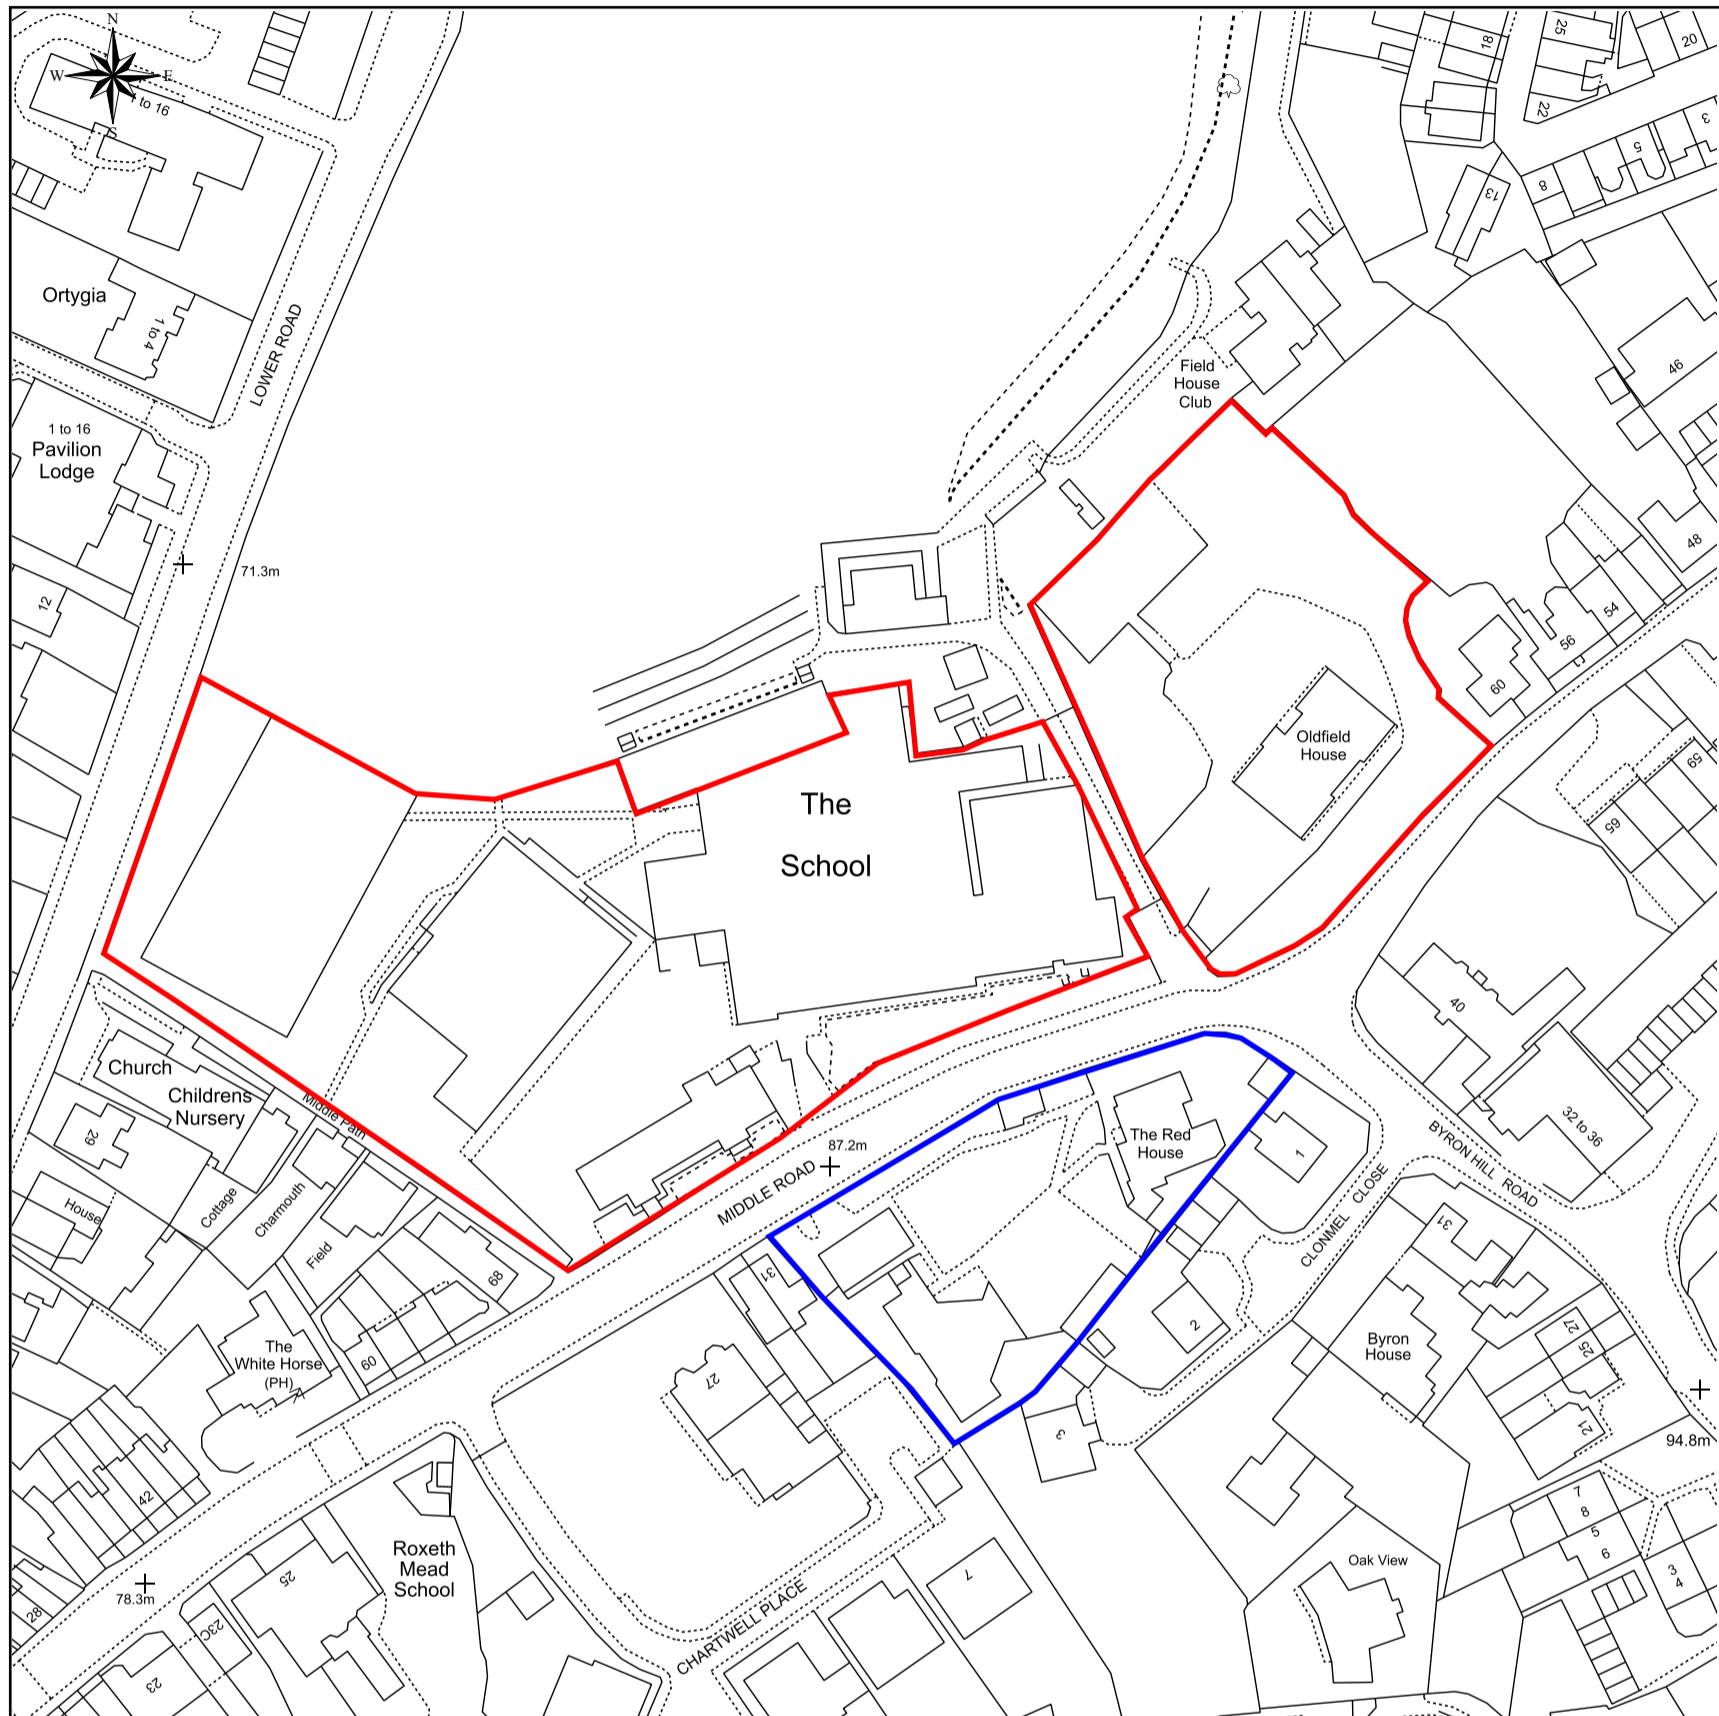

John Lyon School Location Plan

This Plan includes the following Licensed Data: OS MasterMap Black and White PDF Location Plan by the Ordnance Survey National Geographic Database and incorporating surveyed revision available at the date of production. Reproduction in whole or in part is prohibited without the prior permission of Ordnance Survey. The representation of a road, track or path is no evidence of a right of way. The representation of features, as lines is no evidence of a property boundary. © Crown copyright and database rights, 2019. Ordnance Survey 0100031673

Scale: 1:1250, paper size: A3

Drawing Number 8871_01

Site Location Plan

12 April 2019