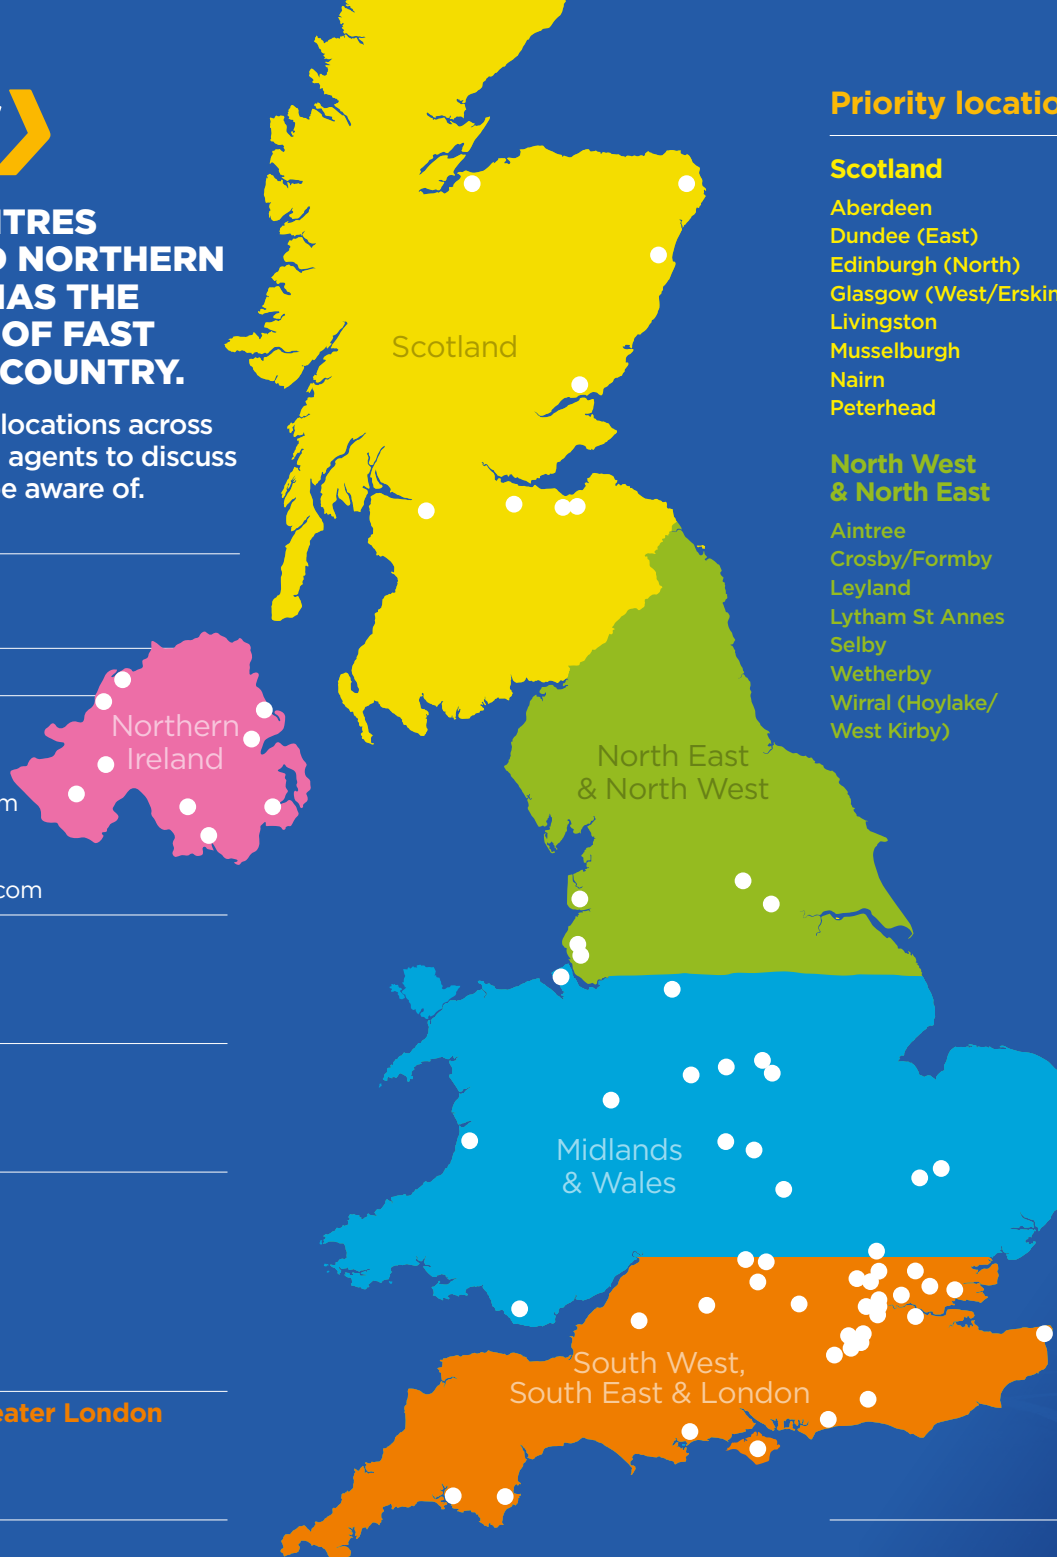

Jamie Johnson
07384 115718
jamie.johnson@rapleys.com

South West, South East & Greater London

Mark Frostick
07785 522958
mark.frostick@rapleys.com

Priority locations:

Scotland

- Aberdeen
- Dundee (East)
- Edinburgh (North)
- Glasgow (West/Erskine)
- Livingston
- Musselburgh
- Nairn
- Peterhead

North West & North East

- Aintree
- Crosby/Formby
- Leyland
- Lytham St Annes
- Selby
- Wetherby
- Wirral (Hoylake/West Kirby)

Midlands & Wales

- Boston
- Buxton
- Cardiff
- Coventry (West)
- Daventry
- Derby (West/Mickleover)
- Holyhead
- Leighton
- ~~Bury~~ ACQUIRED
- Llantwit Major
- Lowestoft
- Newmarket
- Northampton (East)
- Nottingham (East)
- Shrewsbury ACQUIRED
- Stowmarket ACQUIRED
- Uttoxeter
- West Bridgford

- Isle of Wight
- Leatherhead
- Lewes/Newhaven
- Littlehampton
- Loughton/Buckhurst Hill
- Maidenhead
- Milton Keynes
- Oxford/Cowley
- Plymouth (Plympton/Plymstock)
- Rayleigh/Wickford
- Ringwood
- Romford
- Shepherds Bush
- Stanmore
- Stratford
- Sutton (Surrey)
- Swindon ACQUIRED
- Teddington
- Watford
- Wimbledon
- Witney
- Woolwich

Northern Ireland

- Newry
- Mallusk ACQUIRED
- Derry
- Antrim
- Larne
- Strabane
- Cookstown
- Magherafelt
- Dungannon
- Armagh
- Omagh
- Enniskillin
- Downpatrick